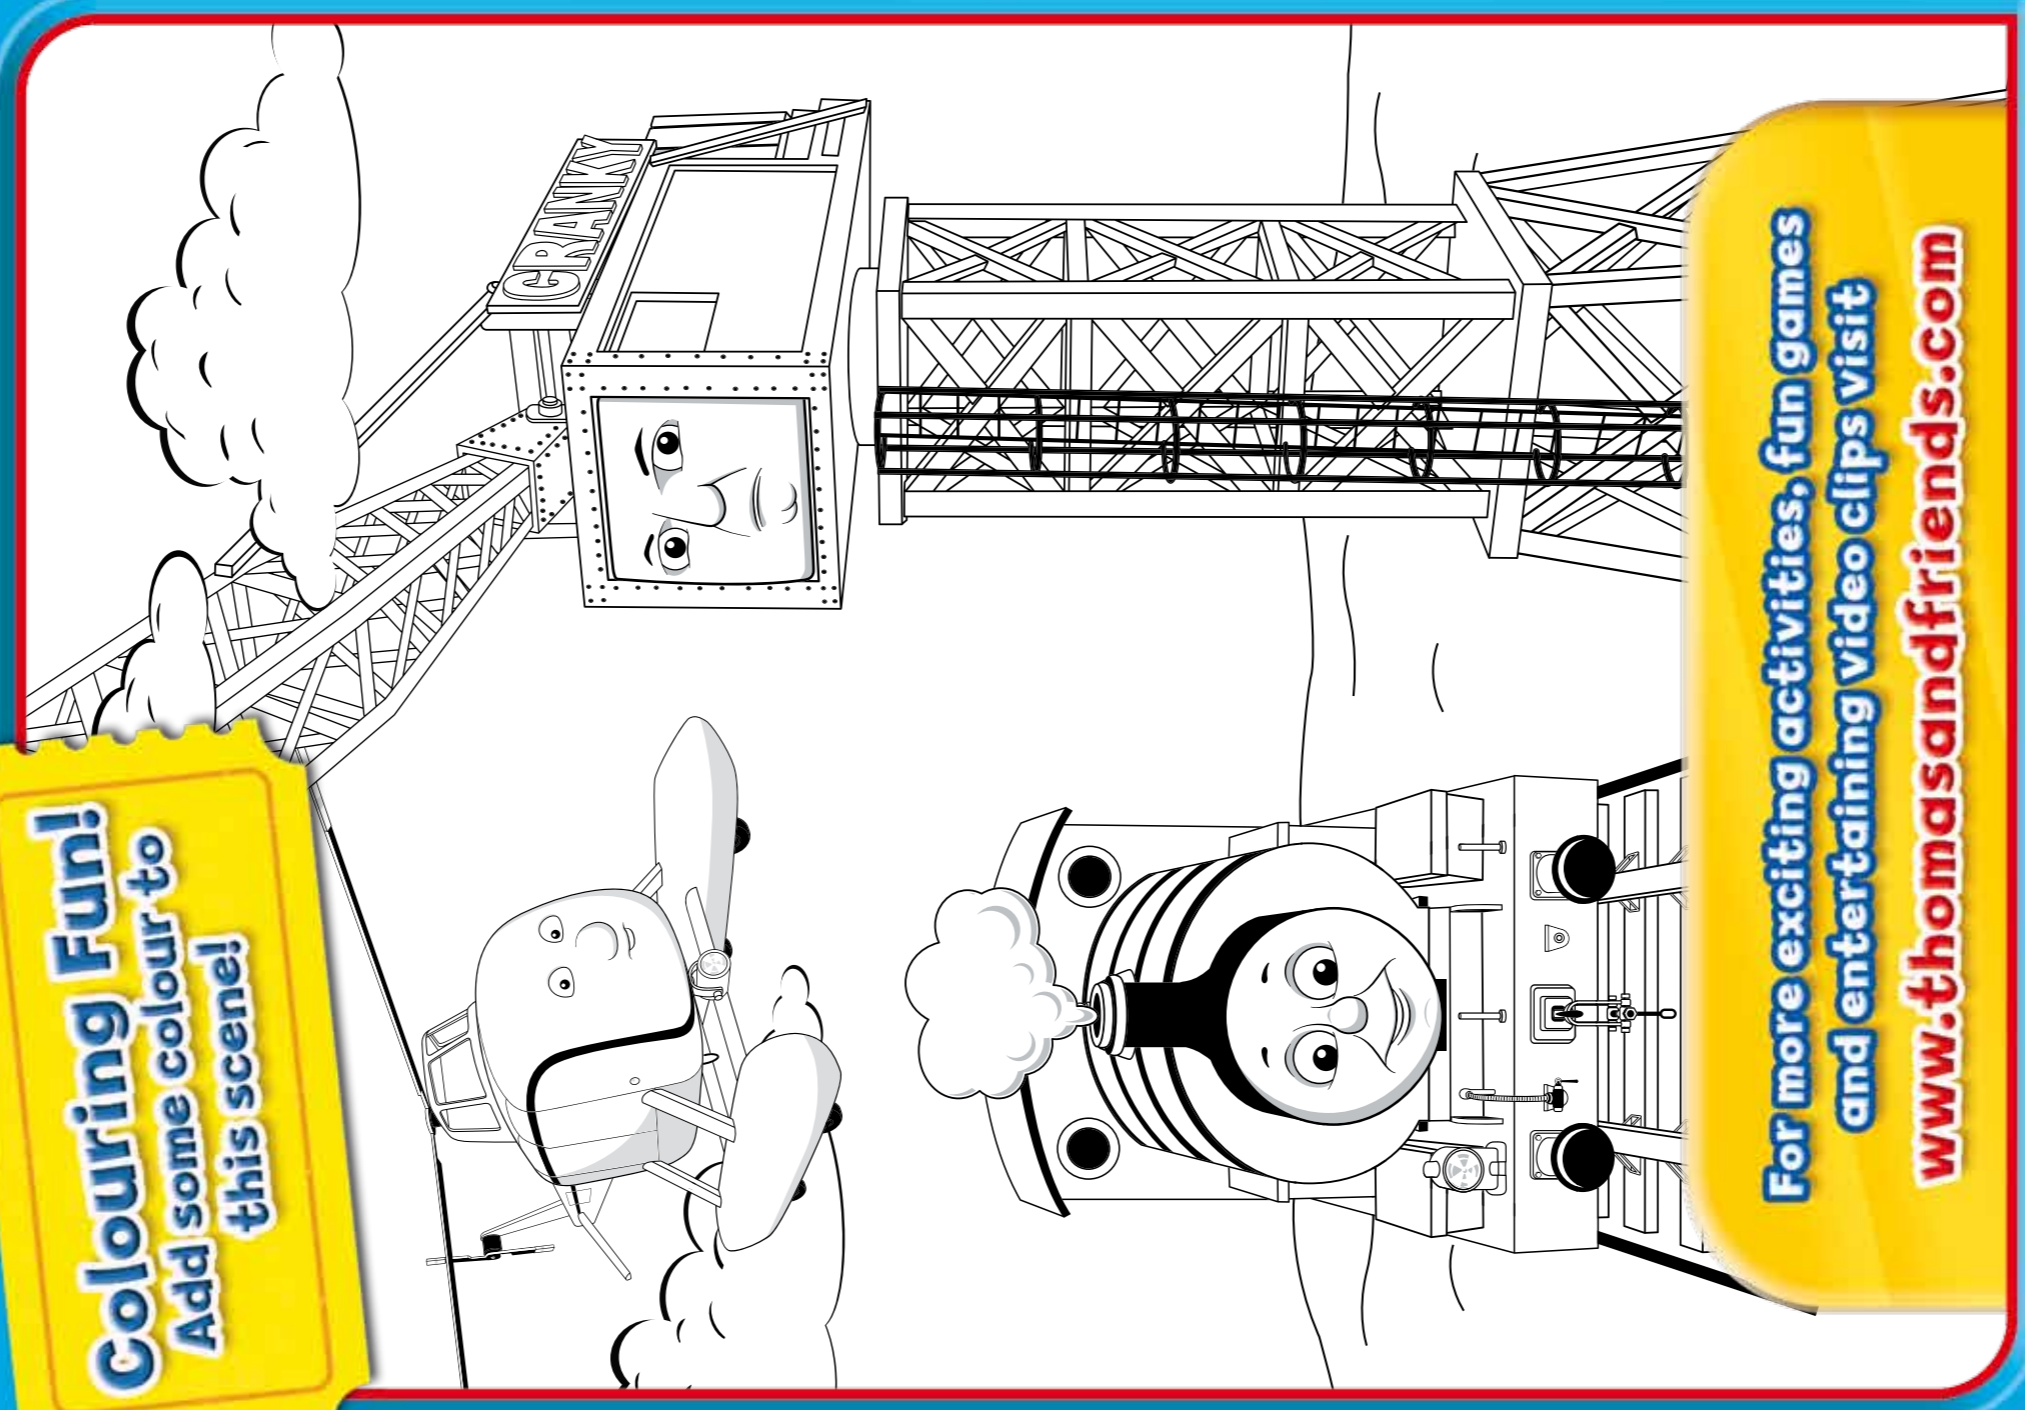

Fisher-Price

© 2012 Coleco Thomas Limited. A Mattel Entertainment Company

Colouring Fun!
Add some colour to this scene!

For more exciting activities, fun games and entertaining video clips visit www.thomasandfriends.com

Let's go, go, go!
Where does each missing piece of the picture go?